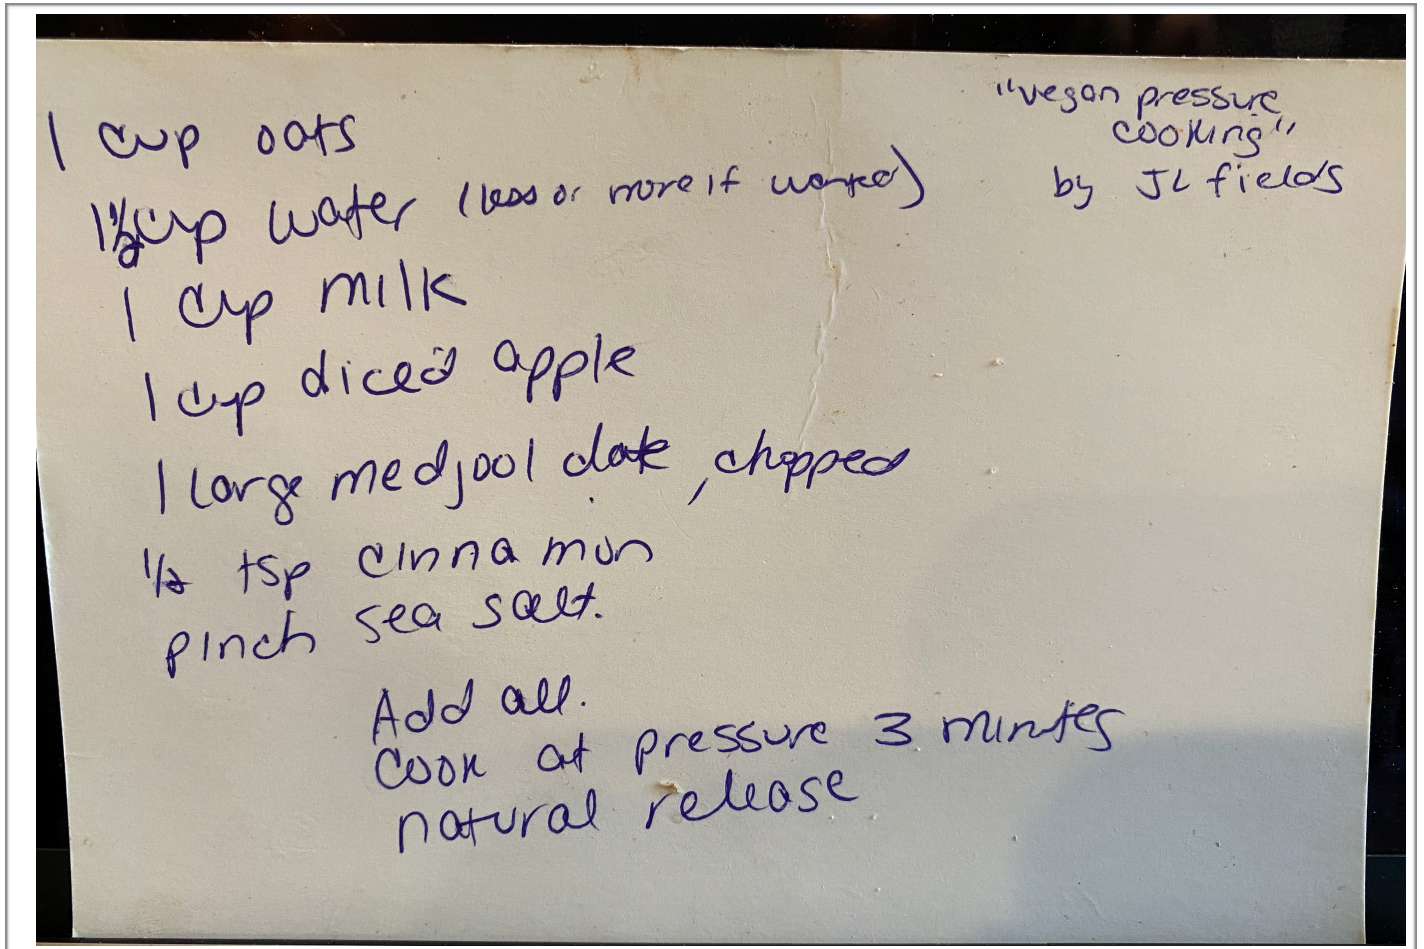

# OATMEAL IN INSTANT POT

Urna Semper

Fall 2018